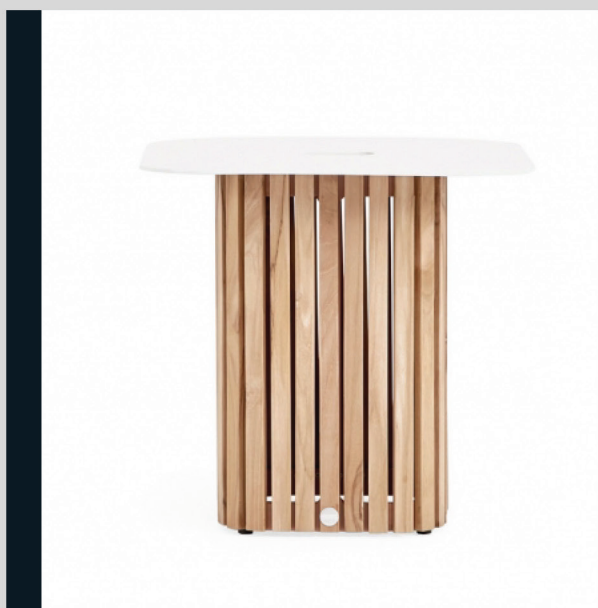

SAVONA LOUNGE TABLE MEDIUM

DIMENSIONS: D42 X W42 X H40 CM

MATERIALS:

NATURAL TEAK, MATTE WHITE ALUMINIUM TOP

BEFORE: €595

AFTER: € 298